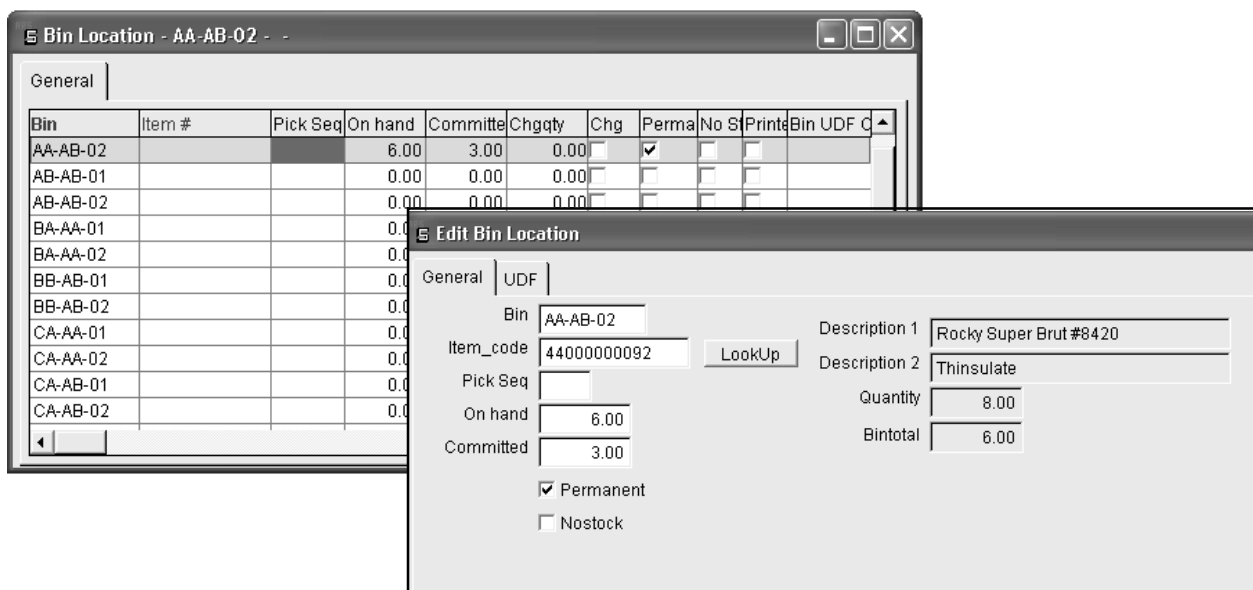

**The ARS Retail System
provides features
that result in keeping a
Well Organized
Warehouse Inventory**

BIN LOCATIONS

**Fill E-commerce Orders, Mail Orders, Call-in Orders,
Distribution Orders and Store Stocking Requests
Efficiently and Correctly Every Time!**

- A bin location, the specific location an item can be found in the warehouse, is assigned to each item.
- The pick list is unique to each order & includes the bin location of the item.
- Pick lists are printed in bin location order, increasing efficiency.
- User-defined fields available for displaying additional bin or return locations.
- Each item has a separate bin location and can have more than one location.