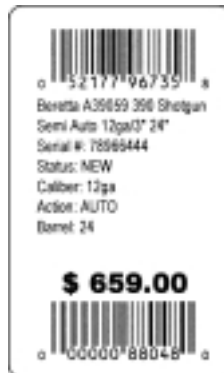

BARCODE LABEL PRINTING

Zebra LP 2844 Sample Labels

H- Shelf #8884
2 X 1

Mini
#131
1.25 X .5

3 Up
#195
1.25 X .33

Product #998650
1.5 X 1

V- Shelf #998651
1.25 X 2.5

Apparel #998652
1.25 X 2.5

Supported Barcode Printers:

- Not all formats and label stocks are supported by all printers.
- Datamax Allegro, Ovation!, Prodigy+, E-4203
 - Zebra LP2844

For additional information
visit the ARS Solutions Web Site www.arss.com
or call 1-800-547-7120

BARCODE LABEL PRINTING

HP 1300 Series Laserjet Sample Labels

H- Shelf #473
2 X 1.25
32 per Sheet
100 Sheets per Pack

Serial Label #473
2 X 1.25
32 per Sheet
100 Sheets per Pack

The above samples may not reflect the actual size or fonts.